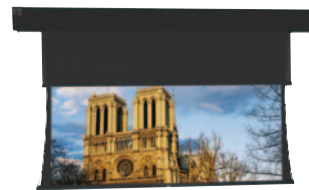

Cinemascope 2.35:1

1.78:1 (HDTV) NATIVE VIEWING AREA

Viewing Area H x W HDTV 1.78 in. cm.		Viewing Area H x W Letterbox 1.85 in. cm.		Viewing Area H x W Cinemascope 2.35 in. cm.		Overall Length of Case in. cm.		Matte White	High Contrast Matte White	Video Spectra 1.5	High Power®
32" x 57"	81 x 145	31" x 57"	79 x 145	24" x 57"	61 x 145	74 1/2"	189	x	x	x	x
38" x 67"	97 x 170	36" x 67"	91 x 170	29" x 67"	74 x 170	84 1/2"	215	x	x	x	x
45" x 80"	114 x 203	43" x 80"	109 x 203	34" x 80"	86 x 203	97 1/2"	248	x	x	x	x
52" x 92"	132 x 234	50" x 92"	127 x 234	39" x 92"	99 x 234	109 1/2"	278	x	x	x	x
65" x 116"	165 x 295	63" x 116"	160 x 295	49 1/2" x 116"	126 x 295	133 1/2"	339	x	x	x	x
79" x 140"	199 x 356	76" x 140"	192 x 356	59 1/2" x 140"	151 x 356	157 1/2"	400	x			x