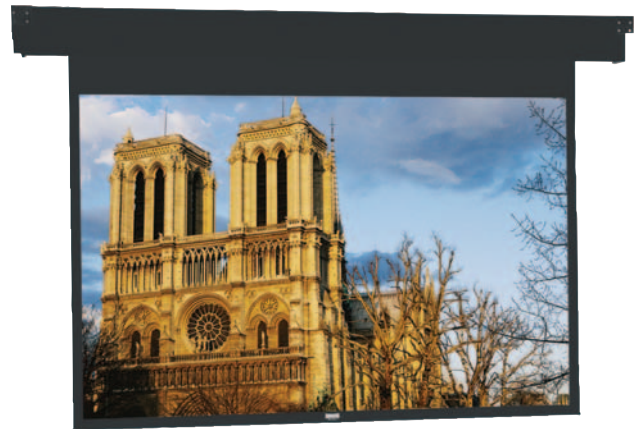

HORIZON ELECTROL®

View Multiple Image Formats with the Same Screen

- The Horizon Electrol® is the first screen available allowing four position masking with the touch of a button.
- Dry contacts are provided on the electronic controller so you can adjust the screen to the factory presets from a properly equipped master control.
- Careful engineering ensures the masking remains flush against the surface of the screen preventing distracting shadows around the projected image.
- Equipped with a six button wall switch, you can automatically open and close the screen, halt operation and position the screen into any of the four aspect ratios.
- Native Video format with masking to HDTV, Letterbox and Cinemascope formats.
- Silent motor option available. See page 16.

Matte White fabric will be seamless in all standard sizes. Video Spectra 1.5 fabric up to 8' high will be seamless. High Power® fabric up to 6' high will be seamless.

For optional remote control operation, see options on pages 50-54.

HORIZON ELECTROL®

View Multiple Image Formats with the Same Screen

- The Horizon Electrol® is the first screen available allowing four position masking with the touch of a button.
- Dry contacts are provided on the electronic controller so you can adjust the screen to the factory presets from a properly equipped master control.
- Careful engineering ensures the masking remains flush against the surface of the screen preventing distracting shadows around the projected image.
- Equipped with a six button wall switch, you can automatically open and close the screen, halt operation and position the screen into any of the four aspect ratios.
- Native HDTV format with masking to Letterbox and Cinemascope formats as well as one user-defined format.
- Silent motor option available. See page 16.