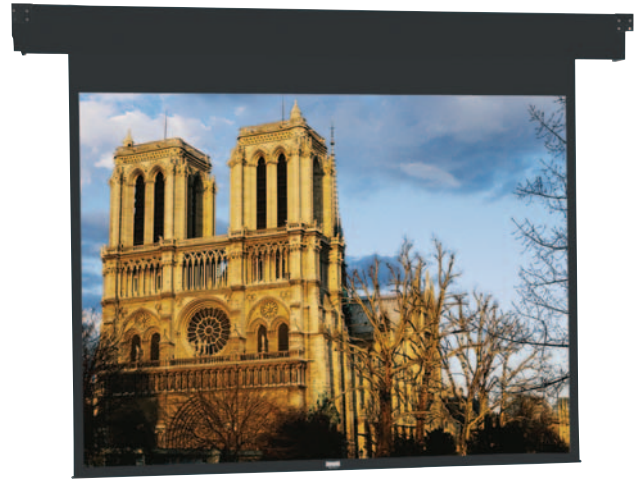

HORIZON ELECTROL®

View Multiple Image Formats with the Same Screen

- The Horizon Electrol® is the first screen available allowing four position masking with the touch of a button.
- Dry contacts are provided on the electronic controller so you can adjust the screen to the factory presets from a properly equipped master control.
- Careful engineering ensures the masking remains flush against the surface of the screen preventing distracting shadows around the projected image.
- Equipped with a six button wall switch, you can automatically open and close the screen, halt operation and position the screen into any of the four aspect ratios.
- Native Video format with masking to HDTV, Letterbox and Cinemascope formats.
- Silent motor option available. See page 16.

Matte White fabric will be seamless in all standard sizes. Video Spectra 1.5 fabric up to 8' high will be seamless. High Power® fabric up to 6' high will be seamless.

For optional remote control operation, see options on pages 50-54.

HORIZON ELECTROL®

View Multiple Image Formats with the Same Screen

- The Horizon Electrol® is the first screen available allowing four position masking with the touch of a button.
- Dry contacts are provided on the electronic controller so you can adjust the screen to the factory presets from a properly equipped master control.
- Careful engineering ensures the masking remains flush against the surface of the screen preventing distracting shadows around the projected image.
- Equipped with a six button wall switch, you can automatically open and close the screen, halt operation and position the screen into any of the four aspect ratios.
- Native HDTV format with masking to Letterbox and Cinemascope formats as well as one user-defined format.
- Silent motor option available. See page 16.